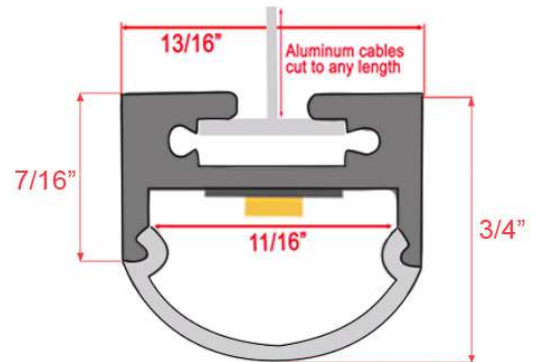

| | | |
|-------|----------|------|
| TYPE: | PROJECT: | QTY: |
|-------|----------|------|

Linea MPR

MOD Pendant Rounded LED aluminum track – Pendent or ceiling lighting fixture

ALUMINUM PROFILE:

- Custom cut to any length to 1/16th of an inch
- Hung from wires cut to any length
- Pendant design that can also be surface mounted
- Even glow light source
- Available with wire or quick connector of various lengths. Output for daisy chaining fixtures available. Extension cables sold separately.

CAN FIT 1 ROW OF ANY 12MM OR LESS LED STRIP SOLD BY linearled.ca