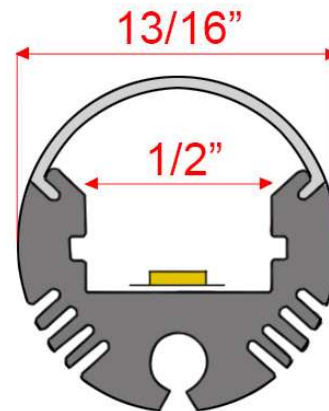

TYPE:	PROJECT:	QTY:
-------	----------	------

Linea MPC

MOD Pendant Circular LED aluminum track – Pendant lighting fixture

ALUMINUM PROFILE:

- Custom cut to any length to 1/16th of an inch
- Hung from wires cut to any length
- Pendant design that can also be surface mounted
- Even glow light source
- Available with wire or quick connector of various lengths. Output for daisy chaining fixtures available. Extension cables sold separately.

CAN FIT 1 ROW OF ANY 12MM OR LESS LED STRIP SOLD BY linearled.ca