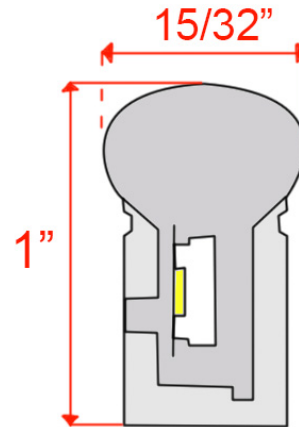

### ALUMINUM PROFILE:

- Custom cut to any length to 1/16<sup>th</sup> of an inch
- Simple application with metal clips
- Surface mount design (can be recessed)
- Even glow at the source
- Available with wire or quick connector of various lengths. Output for daisy chaining fixtures available. Extension cables sold separately.

CAN FIT 1 ROW OF 8MM LED STRIP SOLD BY [linearled.ca](http://linearled.ca)