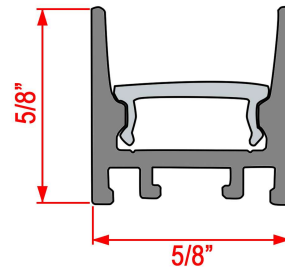

TYPE:	PROJECT:	QTY:
-------	----------	------

Linea AGA, AGB, AGAb, AGBb

Anti-glare LED aluminum track – Available in aluminum and black

ALUMINUM PROFILE:

- Design reduces the direct view of the light source
 - Custom cut to any length to 1/16th of an inch
 - Simple application with magnet
 - Available with semi opaque or black lens
 - Surface mount design – can be recessed
 - Even glow at the source
 - Available with wire or quick connector of various lengths.
- Output for daisy chaining fixtures available. Extension cables sold separately.

CAN FIT 1 ROW OF ANY 10MM OR LESS LED STRIP SOLD BY linearled.ca

Codes:

AGA: Aluminum metal profile, semi opaque white lens

AGB : Black metal profile, semi opaque white lens

AGAb: Aluminum metal profile, black lens