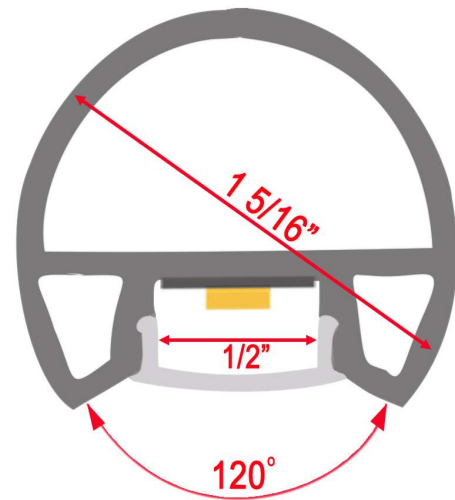

TYPE:	PROJECT:	QTY:
-------	----------	------

Linea WD

Wardrobe Downlight – Aluminum wardrobe pole with built in down facing LED fixture

ALUMINUM PROFILE:

- Custom cut to any length to 1/16th of an inch
- Wardrobe pole with built in down facing LED strip
- Available with wire or quick connector of various lengths. Output for daisy chaining fixtures available. Extension cables sold separately.

CAN FIT 1 ROW OF ANY 12MM OR LESS LED STRIP SOLD BY linearled.ca

Profile shown inverted in photo