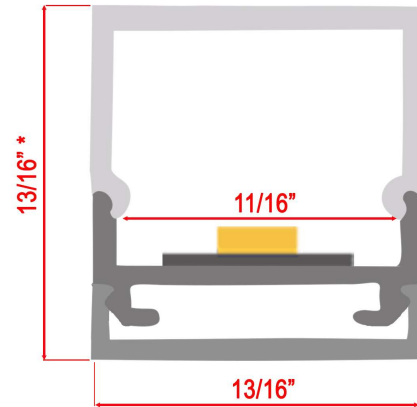

TYPE:

PROJECT:

QTY:

Linea MS

MOD Surface mounted LED aluminum track

ALUMINUM PROFILE:

- Custom cut to any length to 1/16th of an inch
- Simple application with tape adhesive or clips
- Surface mount design
- Even glow light source
- Available with wire or quick connector of various lengths. Output for daisy chaining fixtures available. Extension cables sold separately.

* +1/16" (1mm) for adhesive

CAN FIT 1 ROW OF ANY 12MM OR LESS LED STRIP SOLD BY linearled.ca