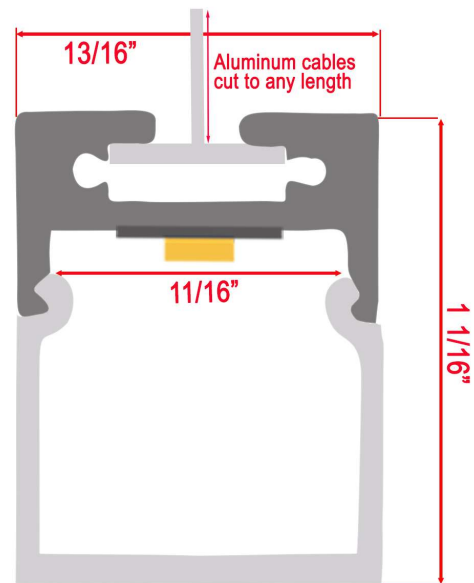

TYPE:	PROJECT:	QTY:
-------	----------	------

Linea MP

MOD Pendant LED aluminum track – Pendant or ceiling lighting fixture

ALUMINUM PROFILE:

- Custom cut to any length to 1/16th of an inch
- Hung from wires cut to any length
- Pendant design that can also be surface mounted
- Even glow light source
- Available with wire or quick connector of various lengths. Output for daisy chaining fixtures available. Extension cables sold separately.

CAN FIT 1 ROW OF ANY 12MM OR LESS LED STRIP SOLD BY linearled.ca