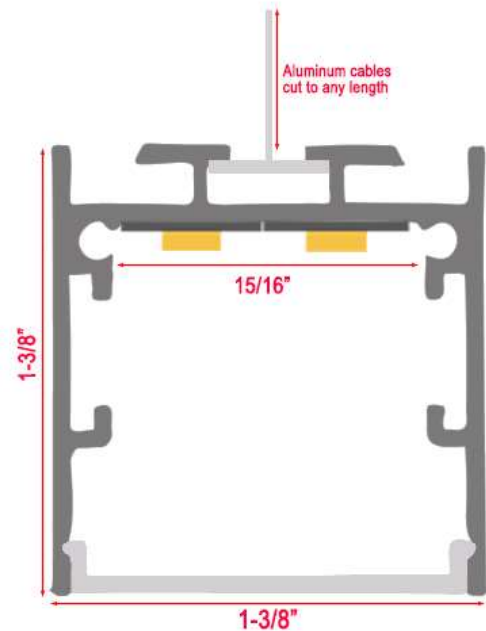

TYPE:	PROJECT:	QTY:
-------	----------	------

Linea DDF

Double Deep Flat LED aluminum track – Pendant or surface mounted lighting fixture

ALUMINUM PROFILE:

- Custom cut to any length to 1/16th of an inch
- Hung from wires cut to any length
- Pendant design or surface mounted
- Even glow at light source. Dots of light will not be visible with any linearled.ca LED strip
- Available with wire or quick connector of various lengths. Output for daisy chaining fixtures available. Extension cables sold separately.

CAN FIT 2 ROWS OF ANY 12MM OR LESS LED STRIP SOLD BY linearled.ca