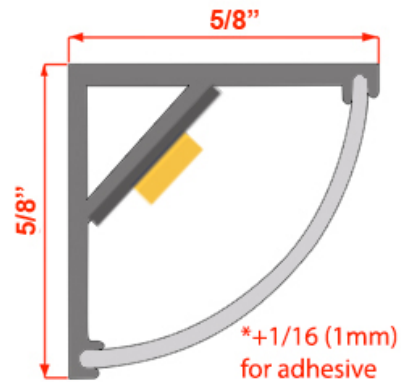

TYPE:

PROJECT:

QTY:

Linea QR

Quarter Round LED aluminum track

This Quarter Round fixture is ideal for coves, cabinets and wall washes. Produces a wide wash of light for great dispersion.

ALUMINUM PROFILE:

- Custom cut to any length down to 1/16th of an inch
- Simple application with tape adhesive or clips
- Surface mount design
- Dots of light will not be visible when paired with an LED strip of 350LED/M or greater
- Available with wire or quick connector of various lengths. Output for daisy chaining fixtures available. Extension cables sold separately.
- **UL certification: cULus E545140**

CAN FIT 1 ROW OF ANY 12MM OR LESS LED STRIP SOLD BY linearled.ca