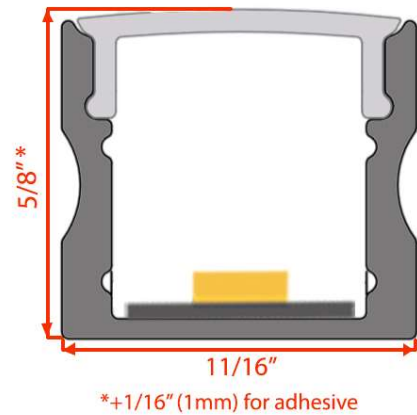

TYPE:	PROJECT:	QTY:
-------	----------	------

Linea SDF

Single Deep Flat LED aluminum track

ALUMINUM PROFILE:

- Custom cut to any length down to 1/16th of an inch
- Simple application with tape adhesive or clips
- Surface mount design that can be easily recessed
- Dots of light will not be visible with any LinearLED strip
- Available with wire or quick connector of various lengths. Output for daisy chaining fixtures available. Extension cables sold separately.

CAN FIT 1 ROW OF ANY 12MM OR LESS LED STRIP SOLD BY linearled.ca